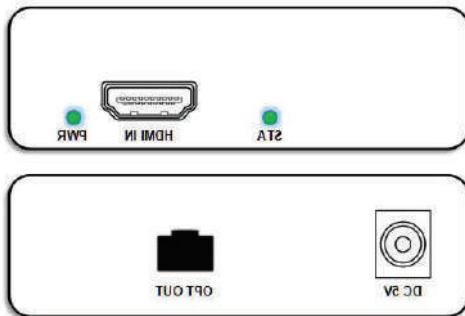

HDMI 1.3 Uncompressed 1920x1200p @ 60Hz

FEATURES

- HDMI Extender Via Fiber
- HDMI 1.3, Uncompressed, 1920*1200p@60Hz
- Single mode single/double core without compression, can transfer 1-40 km. The device is 2 km
- Independent audio, support hot swap
- Support the highest resolution up to 1920*1200@60HZ
- Engineering level, more stable, more assured
- Support one-way RS232 data transmission

PANEL

Transmitter

Receiver

SPECIFICATIONS

| | |
|-----------------------|--|
| Video | |
| Standards | HDMI 1.3; HDCP 1.2 |
| Maximum pixel clock | 225 MHz |
| Maximum data rate | 6.75Gbps |
| Resolution range | 720x576@50Hz; 720x480@60Hz; 640x480@75/60Hz; 800x600@75/60Hz; 1024x768@75/60Hz; 1280x800@60Hz; 1280x1024@60Hz; 1440x900@60Hz; 1680x1050@60Hz; 1280x720@25/30/50/60Hz; 1920x1080P@25/30/50/60Hz |
| Connector | HDMI Type A |
| Impedance | 100Ω |
| HDMI cable range | <5M(Resolution:1920*1080@60Hz) |
| Optical Fiber | |
| Interface | SC |
| Fiber type | Single-mode |
| Wavelength | Single mode 1310nm |
| Interface bandwidth | 1.25Gbps |
| Transmission distance | Single mode fiber: maximum 20km |
| Other | |
| Power supply | The power adapter: DC 5V/2A |
| Power dissipation | MAX 4 W |
| Temperature | Operating: -56°c ~ +70°c |
| Humidity | Operating: 5% ~ 90% |