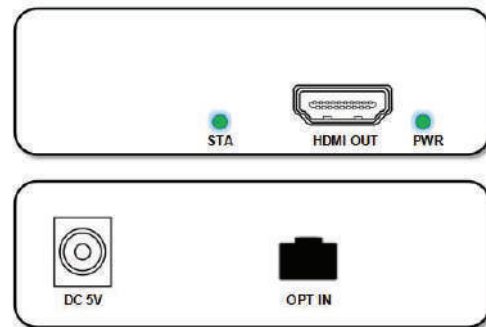

HDMI 1.3 Uncompressed 1920x1200p @ 60Hz

FEATURES

- HDMI Extender Via Fiber
- HDMI 1.3, Uncompressed, 1920*1200p@60Hz
- Single mode single/double core without compression, can transfer 1-40 km. The device is 2 km
- Independent audio, support hot swap
- Support the highest resolution up to 1920*1200@60HZ
- Engineering level, more stable, more assured
- Support one-way RS232 data transmission

PANEL

Transmitter

Receiver

SPECIFICATIONS

| | |
|-----------------------|--|
| Video | |
| Standards | HDMI 1.3; HDCP 1.2 |
| Maximum pixel clock | 225 MHz |
| Maximum data rate | 6.75Gbps |
| Resolution range | 720x576@50Hz; 720x480@60Hz; 640x480@75/60Hz; 800x600@75/60Hz; 1024x768@75/60Hz; 1280x800@60Hz; 1280x1024@60Hz; 1440x900@60Hz; 1680x1050@60Hz; 1280x720@25/30/50/60Hz; 1920x1080P@25/30/50/60Hz |
| Connector | HDMI Type A |
| Impedance | 100Ω |
| HDMI cable range | <5M(Resolution:1920*1080@60Hz) |
| Optical Fiber | |
| Interface | SC |
| Fiber type | Single-mode |
| Wavelength | Single mode 1310nm |
| Interface bandwidth | 1.25Gbps |
| Transmission distance | Single mode fiber: maximum 20km |
| Other | |
| Power supply | The power adapter: DC 5V/2A |
| Power dissipation | MAX 4 W |
| Temperature | Operating: -56°c ~ +70°c |
| Humidity | Operating: 5% ~ 90% |