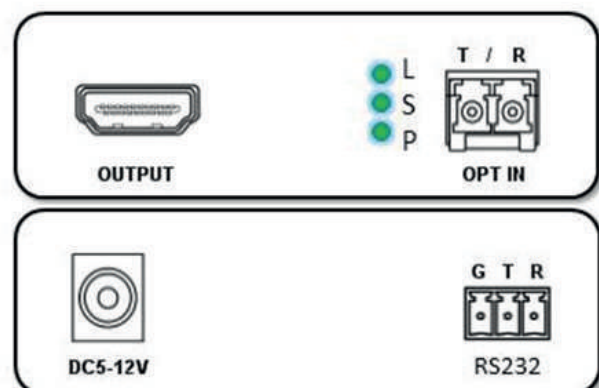

### FEATURES

- Transmits HDMI video signals up to 2km-10km over a pair fiber optic cable
- Support video resolution up to 3860\*2160@30Hz, 3D signal
- Support copy EDID copy/pass-thru, can match many kind display device
- Compliance with HDMI 1.4 standard
- High compatibility, can auto-match source and display device
- Built-in automatic adjustment system, make the image smooth, clear and stable
- Built-in ESD protection system
- Simple to install, plug and play

#### Receiver

Port name	Description
HDMI IN/OUT	HDMI signal input/output
EDID	EDID Copy button, Press 3 seconds, copy EDID from HDMI IN display device to system. If HDMI IN interface no display connect, restore default EDID.
DC 5V	Power adapter socket
FIBER	SFP model --- LC connector
LED indicator	Description
L	Optical fiber signal connection indicator
S	Video signal connection indicator
P	System power indicator

## SPECIFICATIONS

<i>Video</i>	
<i>Standards</i>	HDMI 1.4
<i>Maximum pixel clock</i>	225 MHz
<i>Maximum data rate</i>	6.75Gbps
<i>Resolution range</i>	Up to 3840*2160P@30Hz
<i>Connector</i>	Female HDMI Type A
<i>Impedance</i>	100Ω
<i>RS232</i>	
<i>Interface</i>	
<i>Signal Direction</i>	Single fiber:bidirectional Dual fiber:Unidirectional
<i>Baud Rate</i>	Self-adaptive,Max: 115200bps
<i>Data Bits</i>	8
<i>Optical Fiber</i>	
<i>Interface</i>	SFP model – LC connector
<i>Fiber type</i>	Single mode
<i>Wavelength</i>	Single mode 1310 nm
<i>Interface bandwidth</i>	10Gbps
<i>Transmission distance</i>	Single-mode fiber: standard 2km
<i>Other</i>	
<i>Power supply</i>	The power adapter: DC 5V/2A
<i>Power dissipation</i>	MAX 5W
<i>Temperature</i>	Operating: -5° c ~ +70° c
<i>Humidity</i>	Operating: 5% ~ 90%
<i>Dimension</i>	94.5*73*26mm