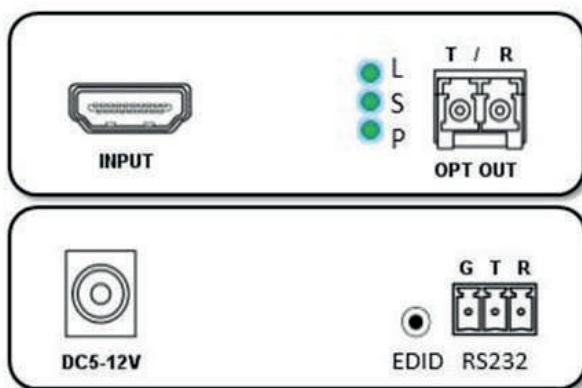

PANEL

Transmitter