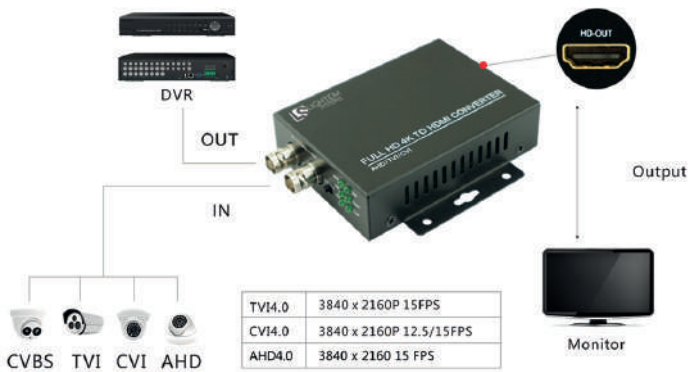

Full HD 4K CVI/TVI/AHD+CVBS to HDMI Converter

FEATURES

- CVI/TVI/AHD+CVBS to HDMI (1080P 60Fps)
- Support up to 8MP AHD/TVI/ CVI
- One channel AHD/TVI/CVI/CVBS loop out.
- Auto recognition 720P/1080P/3MP/4MP/5MP/8MP resolution, indicator visual display.

APPLICATIONS

- Designed for HDMI video transmission and HD loop out.
- Support 4K CV/TVI/AHD video Input, 4K Image loop output, 1080P HDMI output.
- Auto HD input, visual display input resolution,.

DIAGRAM

75Ω HI-Z Impedance switch:

- 75Ω- When the IN port of the converter is connected to the camera, and the OUT is NOT connected to the DVR.
- HI-Z- When the IN port of the converter is connected to the camera and the OUT port is connected to the DVR.

SPECIFICATIONS

<i>Parameters</i>	
<i>Input Port</i>	One channel CVI/TVI/AHD/CVBS BNC input
<i>Output Port</i>	One Channel CVI/TVI/AHD/CVBS BNC output, One channel HDMI output
<i>Impedance</i>	75Ω (When the IN port of the converter is connected to the camera, and the OUT is not connected to the DVR, please set the impedance switch to 75Ω. When the IN port of the converter is connected to the camera and the OUT port is connected to the DVR, please set to HI-Z.)
<i>Cable length</i>	500-700 meters, different resolution, different transmission distance
<i>Power</i>	
<i>External power supply</i>	DC 5V (1A)
<i>General</i>	
<i>Working Temperature</i>	-10°C ~ +50°C
<i>Working Humidity</i>	30%-90%
<i>Dimension/Weight</i>	109mm x 94mm x 25mm / 0.18kg